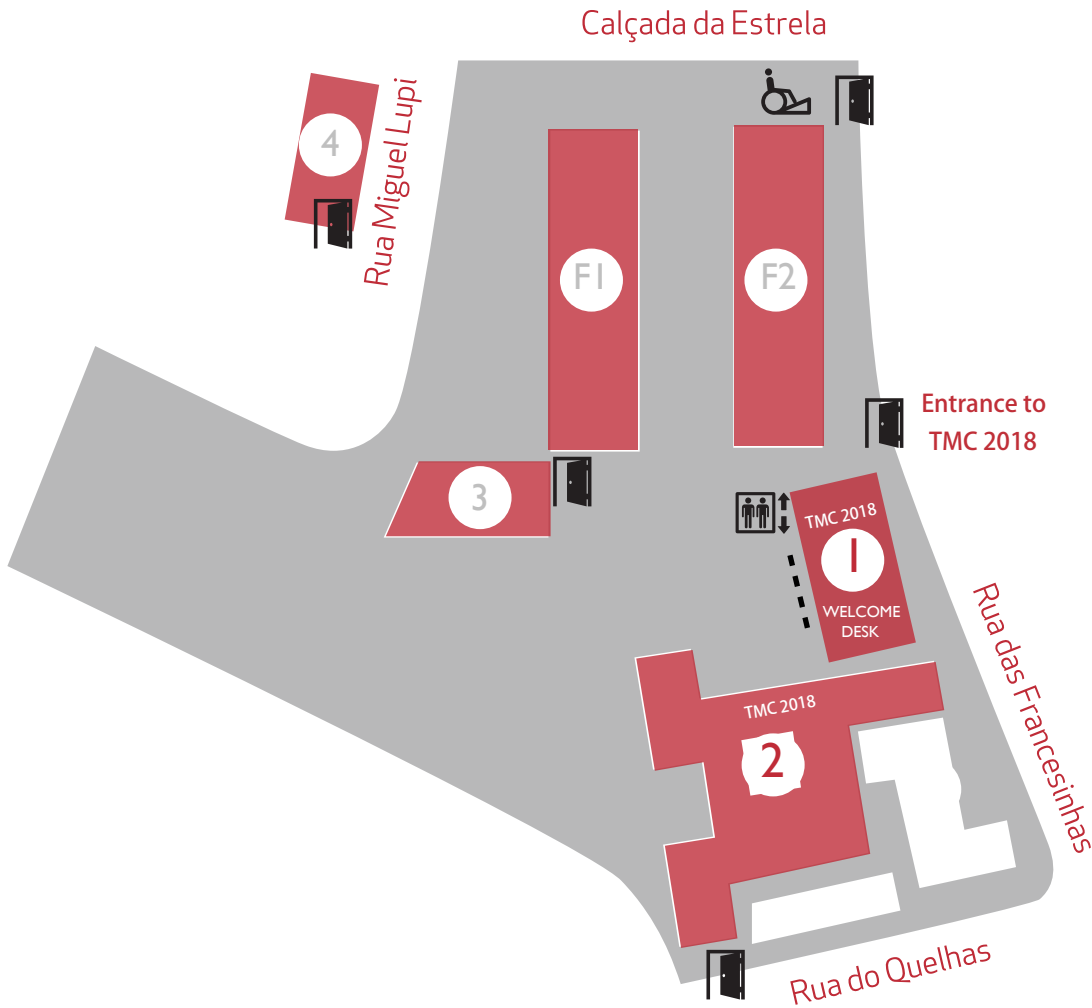

# MAP OF ISEG BUILDINGS

## TMC 2018 (Conference Rooms)

### I. New ISEG Building

- Auditorium 4
  - Auditorium 5
  - Room 101
  - Welcome Desk
- 1<sup>st</sup> floor
- 2<sup>nd</sup> floor and Terrace

3. ISEG Library

4. Miguel Lupi Building

F1. Francesinhas I Building

### 2. Quelhas Building

- Auditorium CGD
  - Auditorium 2
  - Auditorium 3
  - Room Staples
  - Room Santander
  - Room IAPMEI
  - Room CTT
  - Room Delta
  - Amphitheatre 2 - Novo Banco
  - Amphitheatre 3
  - Amphitheatre 4
  - Noble Hal
- 2<sup>nd</sup> floor
- 3<sup>rd</sup> floor
- 4<sup>th</sup> floor