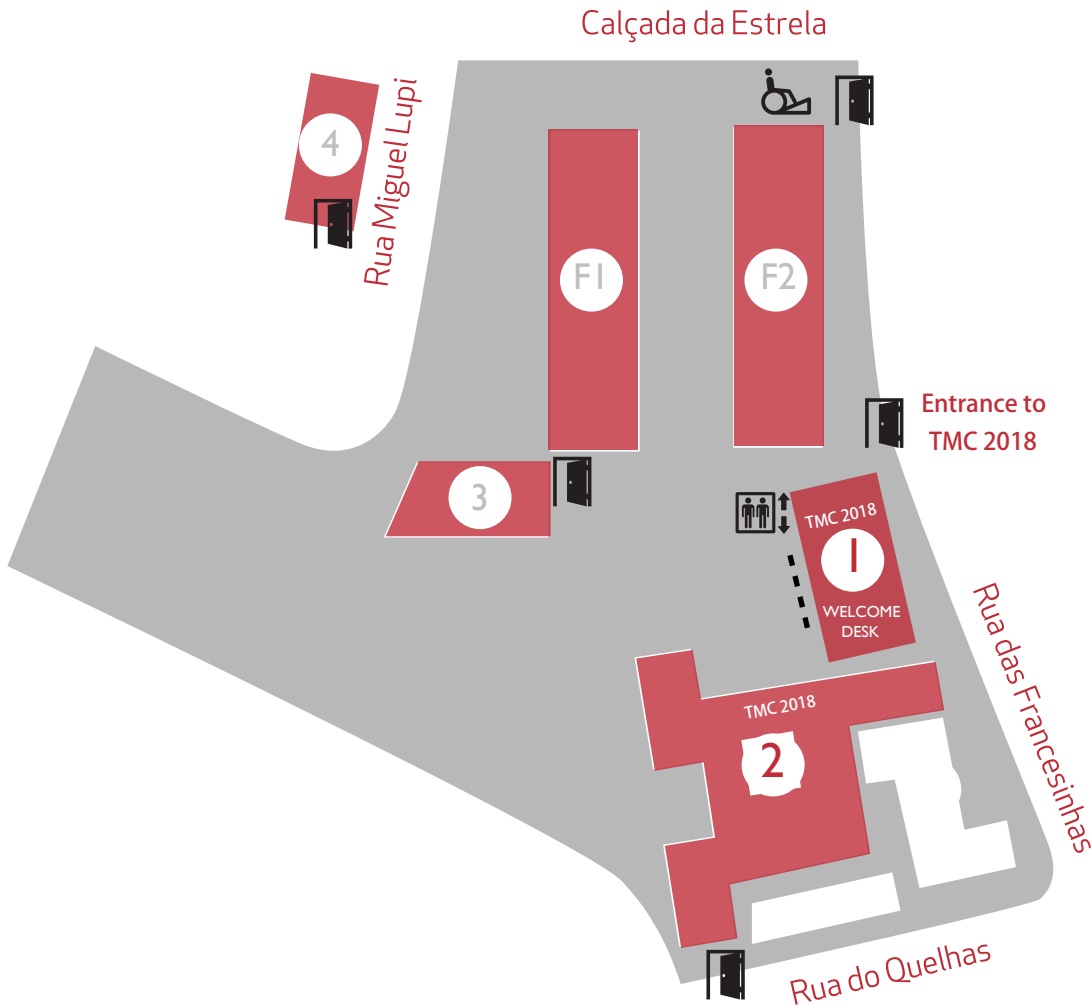

MAP OF ISEG BUILDINGS

TMC 2018 (Conference Rooms)

I. New ISEG Building

- Auditorium 4
 - Auditorium 5
 - Room 101
 - Welcome Desk
- } 1st floor
 } 2nd floor and Terrace

3. ISEG Library

4. Miguel Lupi Building

F1. Francesinhas I Building

F2. Francesinhas II Building

2. Quelhas Building

- Auditorium CGD
 - Auditorium 2
 - Auditorium 3
 - Room Staples
 - Room Santander
 - Room IAPMEI
 - Room CTT
 - Room Delta
 - Amphitheatre 2 - Novo Banco
 - Amphitheatre 3
 - Amphitheatre 4
 - Noble Hal
- } 2nd floor
 } 3rd floor
 } 4th floor

 Main Entrances

 Reduce Mobility Ramp

 Elevator

 Stairs